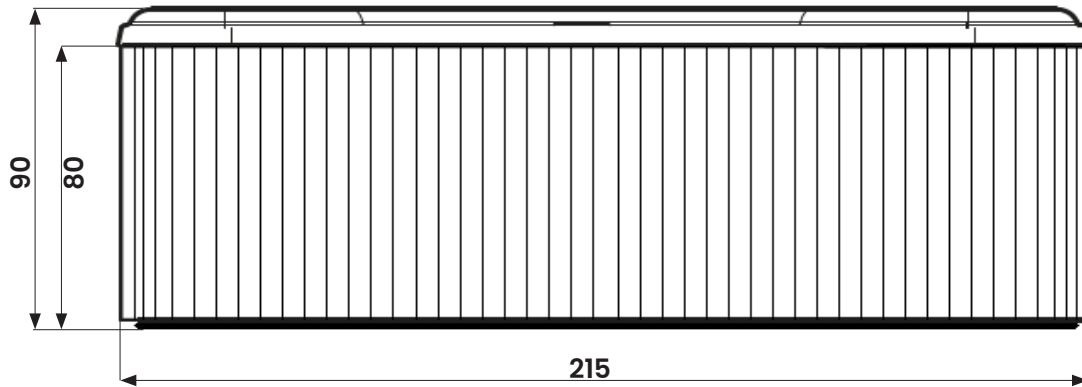

Barbados

Depth/Dybde/Djup/Profundidad*

- 1: Seat/Sæde/Sittplats/Asiento 50 cm
- 2: Seat/Sæde/Sittplats/Asiento 50 cm
- 3: Seat/Sæde/Sittplats/Asiento 50 cm
- 4: Seat/Sæde/Sittplats/Asiento 50 cm
- 5: Bottom/Bund/Botten/El fondo 62 cm

UK: NOTE! The hottub shell must be supported in its full length by a flat surface such as concrete, tiles, wood, insulation or other material that holds the weight. The measurements are shown in cm and can vary +/- 1.5 cm. Subject to printing errors and changes.

* Seat depth is measured from the seat and up to the water edge marking on the filter box.

DK: BEMÆRK! Badet skal understøttes i sin fulde længde af en plan overflade som beton, fliser, træ, isolering eller andet materiale, der holder vægten. Mål er vist i cm og kan variere +/- 15 mm. Med forbehold for trykfejl og ændringer.