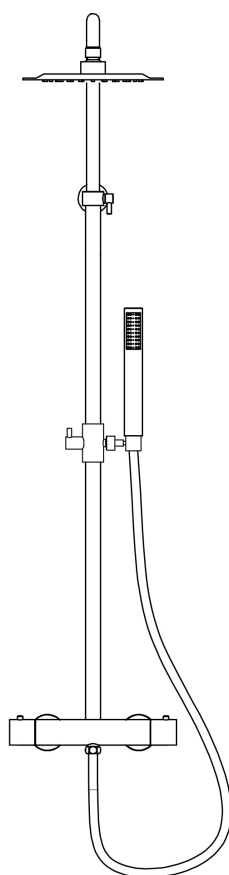

Silent Rain

Vare nr. 5007 + 5008 + 5009

Hovedkontor (Aarhus)

Sigma 8, Søften
8382 Hinnerup
Tlf.: 7027 2723

Kolding

Fynsvej 115
6000 Kolding
Tlf.: 9339 4001

Karlsunde

Motorgangen 10
2690 Karlsunde
Tlf.: 4242 2723

Hjørring

Idræts Allé 153
9800 Hjørring
Tlf.: 9339 4003

Recommended Tools for Installation:			
 Screwdriver	 Hex Key	 pencil	 Drill
 Tape measure (3m-5m)	 Drill bit (ø6.5)	 Sealing Tape	

Instructions for use and maintenance:

Faucet installation pipe must be hot water on the left and cold water on the right. Then set to the appropriate water temperature when using. (Adjust thermostatic switch to 38 degrees water temperature is appropriate generally, press the key on the handwheel If necessary, turn left at high temperature and turn right at low temperature. Thermostatic switch with limiting position device, and maximum water temperature of the left turn must not be higher than 50 degrees to avoid scalding the body.) Do not force the rotatry switch to avoid damage. Then adjust the gear switch according to the icon.

All parts with filters should be cleaned regularly to avoid water blocked , and affect the normal use of water temperature.

Replacement Parts:					
No	Name	Qty	No	Name	Qty
1	Thermostatic faucet	1PC	9	Fixing Part Cover	1PC
2	Decoration Cover	2PCS	10	Self-tapping Screw	2PCS
3	Rubber Washer	2PCS	11	Plastic Screw	2PCS
4	Brass Joints	2PCS	12	Fixing Base	1PC
5	Hexagon socket screw	2PCS	13	Head shower	1PC
6	Shower Tube	1PC	14	Filter Washer	3PCS
7	Hand shower holder	1PC	15	Shower Hose	1PC
8	Fixing Part	1PC	16	Hand Shower	1PC