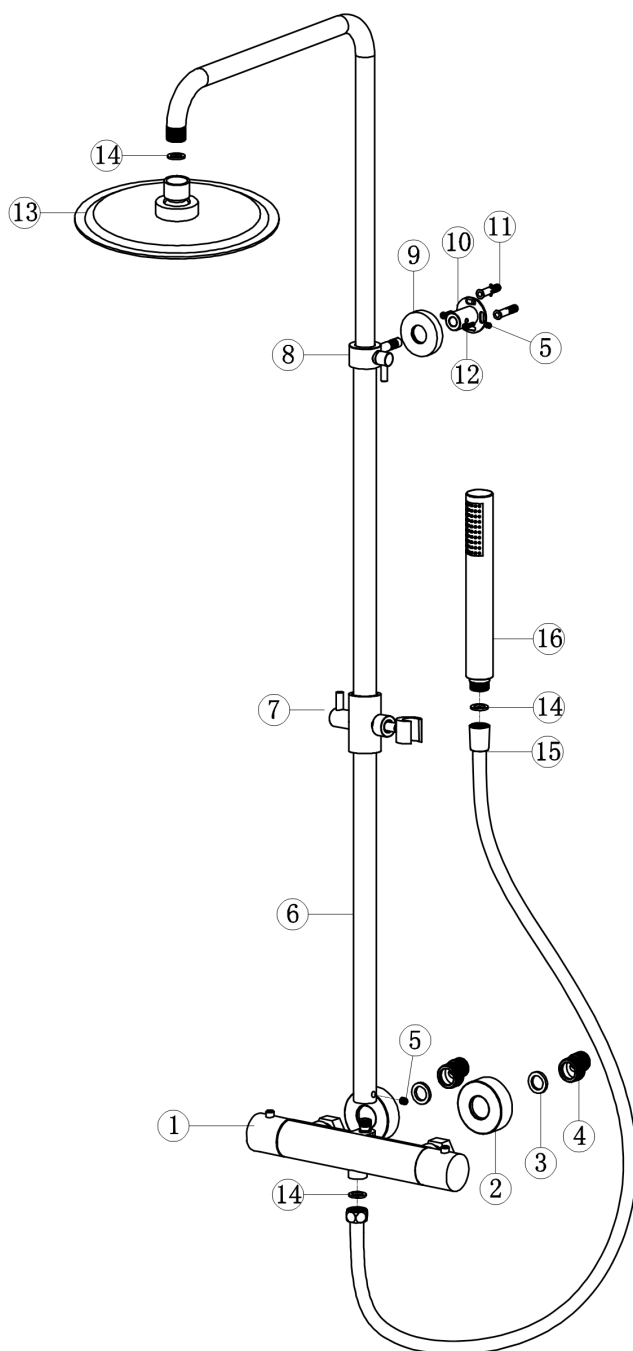

Recommended Tools for Installation:			
 Screwdriver	 Hex Key	 pencil	 Drill
 Tape measure (3m-5m)	 Drill bit (ø6.5)	 Sealing Tape	

Instructions for use and maintenance:

Faucet installation pipe must be hot water on the left and cold water on the right. Then set to the appropriate water temperature when using. (Adjust thermostatic switch to 38 degrees water temperature is appropriate generally, press the key on the handwheel If necessary, turn left at high temperature and turn right at low temperature. Thermostatic switch with limiting position device, and maximum water temperature of the left turn must not be higher than 50 degrees to avoid scalding the body.) Do not force the rotatry switch to avoid damage. Then adjust the gear switch according to the icon.

All parts with filters should be cleaned regularly to avoid water blocked , and affect the normal use of water temperature.

Replacement Parts:					
No	Name	Qty	No	Name	Qty
1	Thermostatic faucet	1PC	9	Fixing Part Cover	1PC
2	Decoration Cover	2PCS	10	Self-tapping Screw	2PCS
3	Rubber Washer	2PCS	11	Plastic Screw	2PCS
4	Brass Joints	2PCS	12	Fixing Base	1PC
5	Hexagon socket screw	2PCS	13	Head shower	1PC
6	Shower Tube	1PC	14	Filter Washer	3PCS
7	Hand shower holder	1PC	15	Shower Hose	1PC
8	Fixing Part	1PC	16	Hand Shower	1PC

Komponenter

For at kunne identificere alle dele og komponenter let og præcist har vi forsynet hver del med et nummer. Brug venligst denne kode til at referere til dele på side 2 og i tilfælde af at du skal have en del udskiftet eller bestilt.