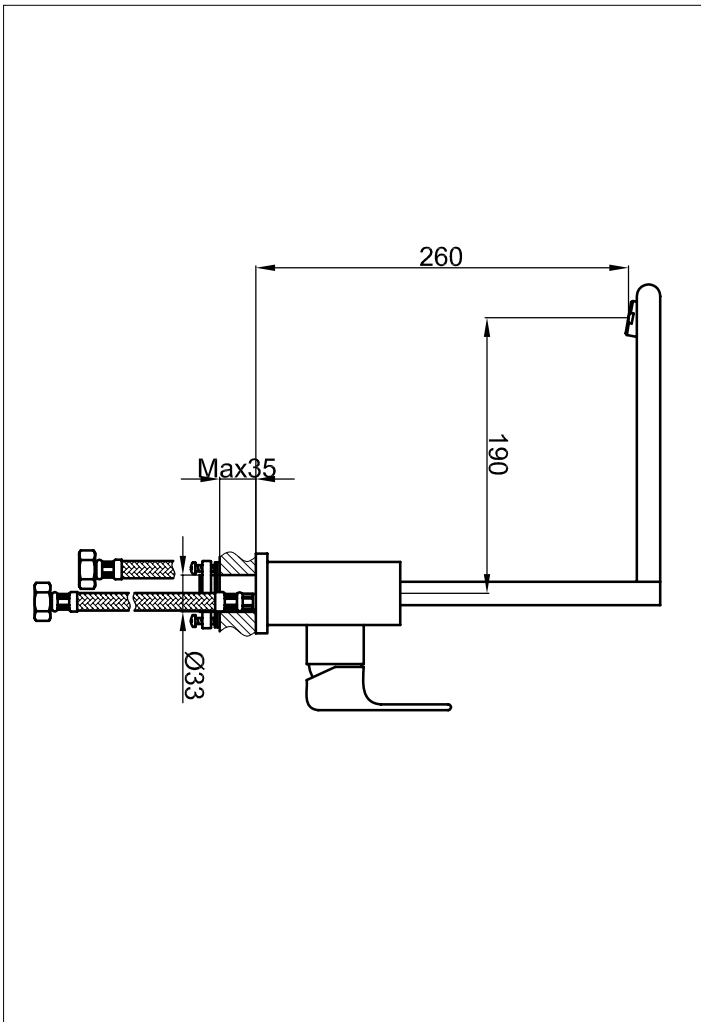

Single lever mono sink mixer

Art NO:JDL8851400

Installation

Technique drawing

Explosion drawing