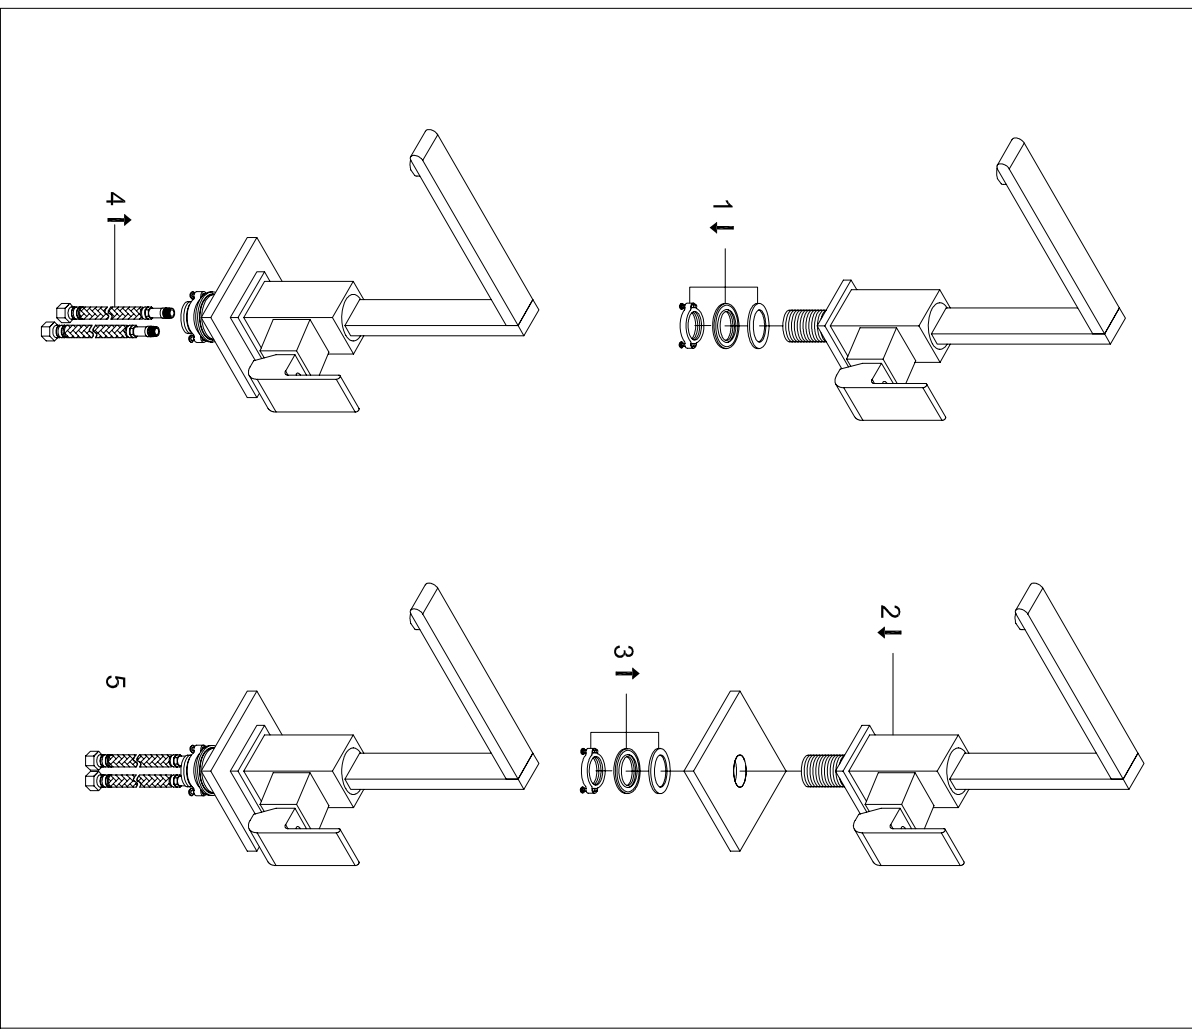

Single lever mono sink mixer

Art NO:JDL8851400

Installation

Technique drawing

Explosion drawing